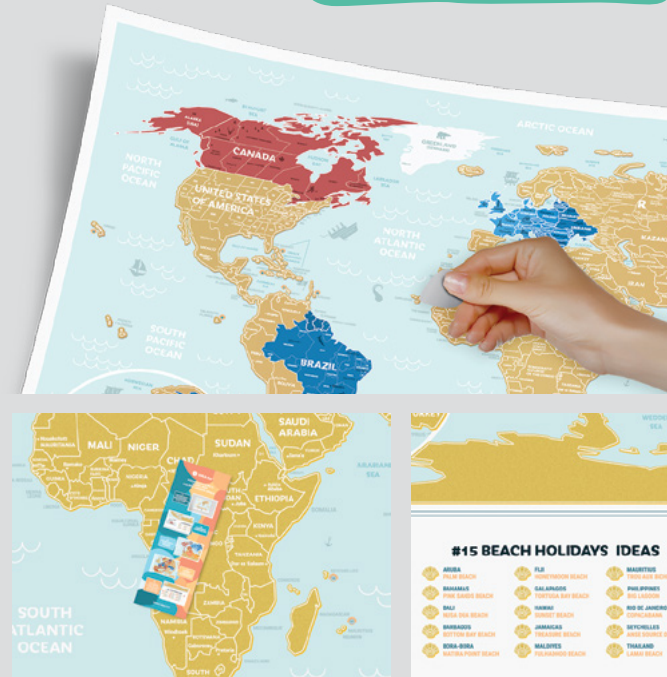

MAP OF THE WORLD AND MAP OF EUROPE 2 IN 1

BEFORE

AFTER

ACCESSORY SET

- instruction

SKU: HLW
EAN: 4820191130524

POSTER
W 80 cm / 31.5 in
H 60 cm / 23.6 in

PAPER
ENG

TUBE
H 64 cm / 25.2 in
D 7 cm / 2.8 in