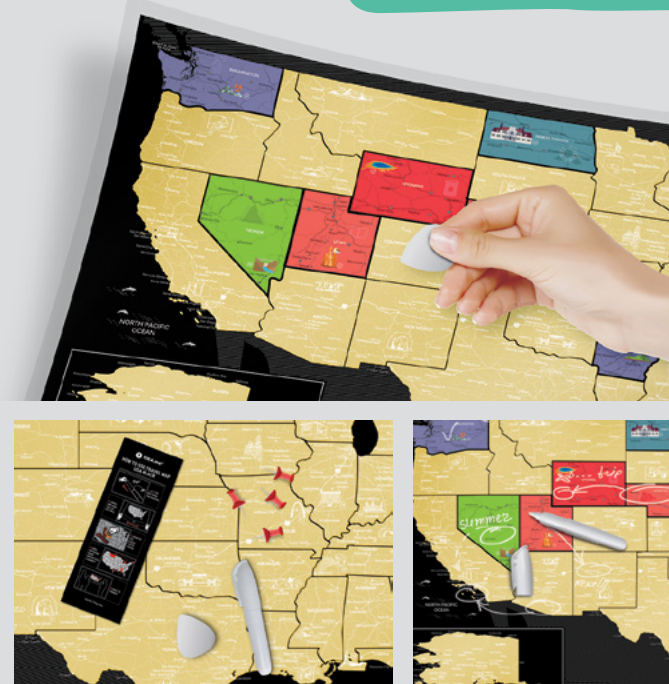

**POSTER**  
W 40 cm / 15.7 in  
H 60 cm / 23.6 in

PLASTIC  
ENG

**TUBE**  
H 45 cm / 17.7 in  
D 7 cm / 2.8 in

**TRAVEL MAP WEEKEND WORLD**

IT IS A COMPACT SCRATCH-OFF MAP OF YOUR TRAVELS AND A TRUE ASSISTANT IN ANY TRIP. THE MAP FEATURES A LIST OF 15 FUN TRAVEL MUST-HAVE THINGS THAT NEED TO BE TAKEN ON A TRIP, AN ENLARGED MAP OF EUROPE AND A QUEST ON THE TUBE, WHICH WILL ADD EMOTIONS AND MEMORIES IN ANY OF YOUR TOURS.

**MINI MAP OF THE WORLD AND MAP OF EUROPE 2 IN 1**

**BEFORE**

**AFTER**

**ACCESSORY SET**

- instruction

SKU: WW  
EAN: 4820191130241

**POSTER**  
W 60 cm / 23.6 in  
H 40 cm / 15.7 in

PAPER  
ENG

**TUBE**  
H 45 cm / 17.7 in  
D 7 cm / 2.8 in

THIS SCRATCH-OFF MAP HAS BEEN DESIGNED FOR PERSONAL JOURNEYS IN US. SCRATCH OFF THE SPECIAL LAYER FROM THE STATES YOU'VE VISITED AND CREATE YOUR OWN STORY OF ADVENTURES!