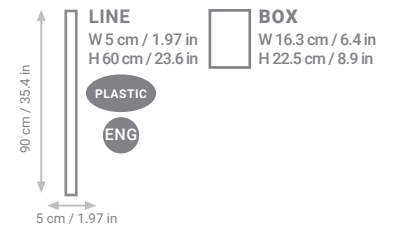

OTHER PRODUCTS

"SPACE ADVENTURES" SCRATCH-OFF WALL GROWTH CHART

NEW

IT IS A SET FOR BOYS' DEVELOPMENT WHICH TURNS THE USUAL GROWTH MEASUREMENTS INTO A GAME. PLAYING WITH THE SPACE DETAILS, A BOY WILL LEARN THE NAMES OF THE PLANETS AND INTERESTING FACTS ABOUT THEM. IT IS AN AMAZING DECOR FOR A KID'S ROOM AND A WONDERFUL GIFT.

INTERACTIVE SCRATCH-OFF WALL GROWTH CHART

ACCESSORY SET

- set of bright details
- stickers
- glue dots
- educational card

SKU: RBen
EAN: 4820191130623

BEFORE

AFTER