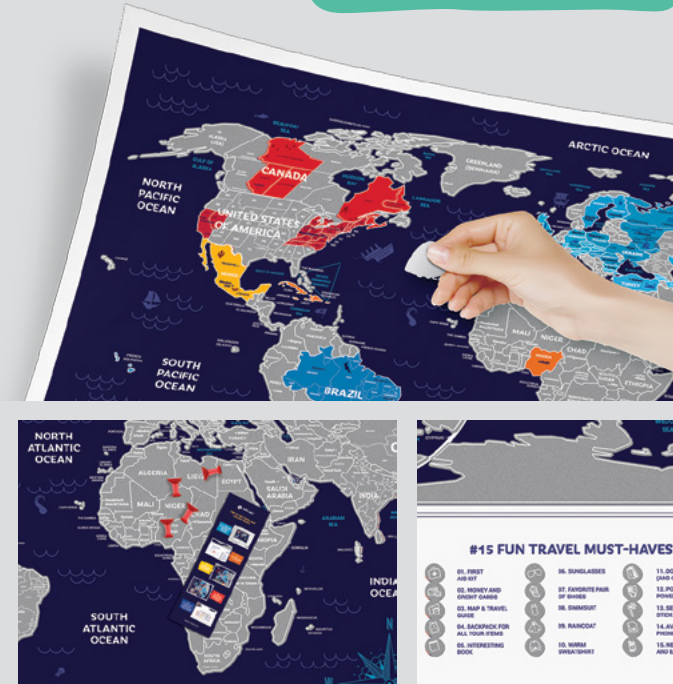

MAP OF THE WORLD AND MAP OF EUROPE 2 IN 1